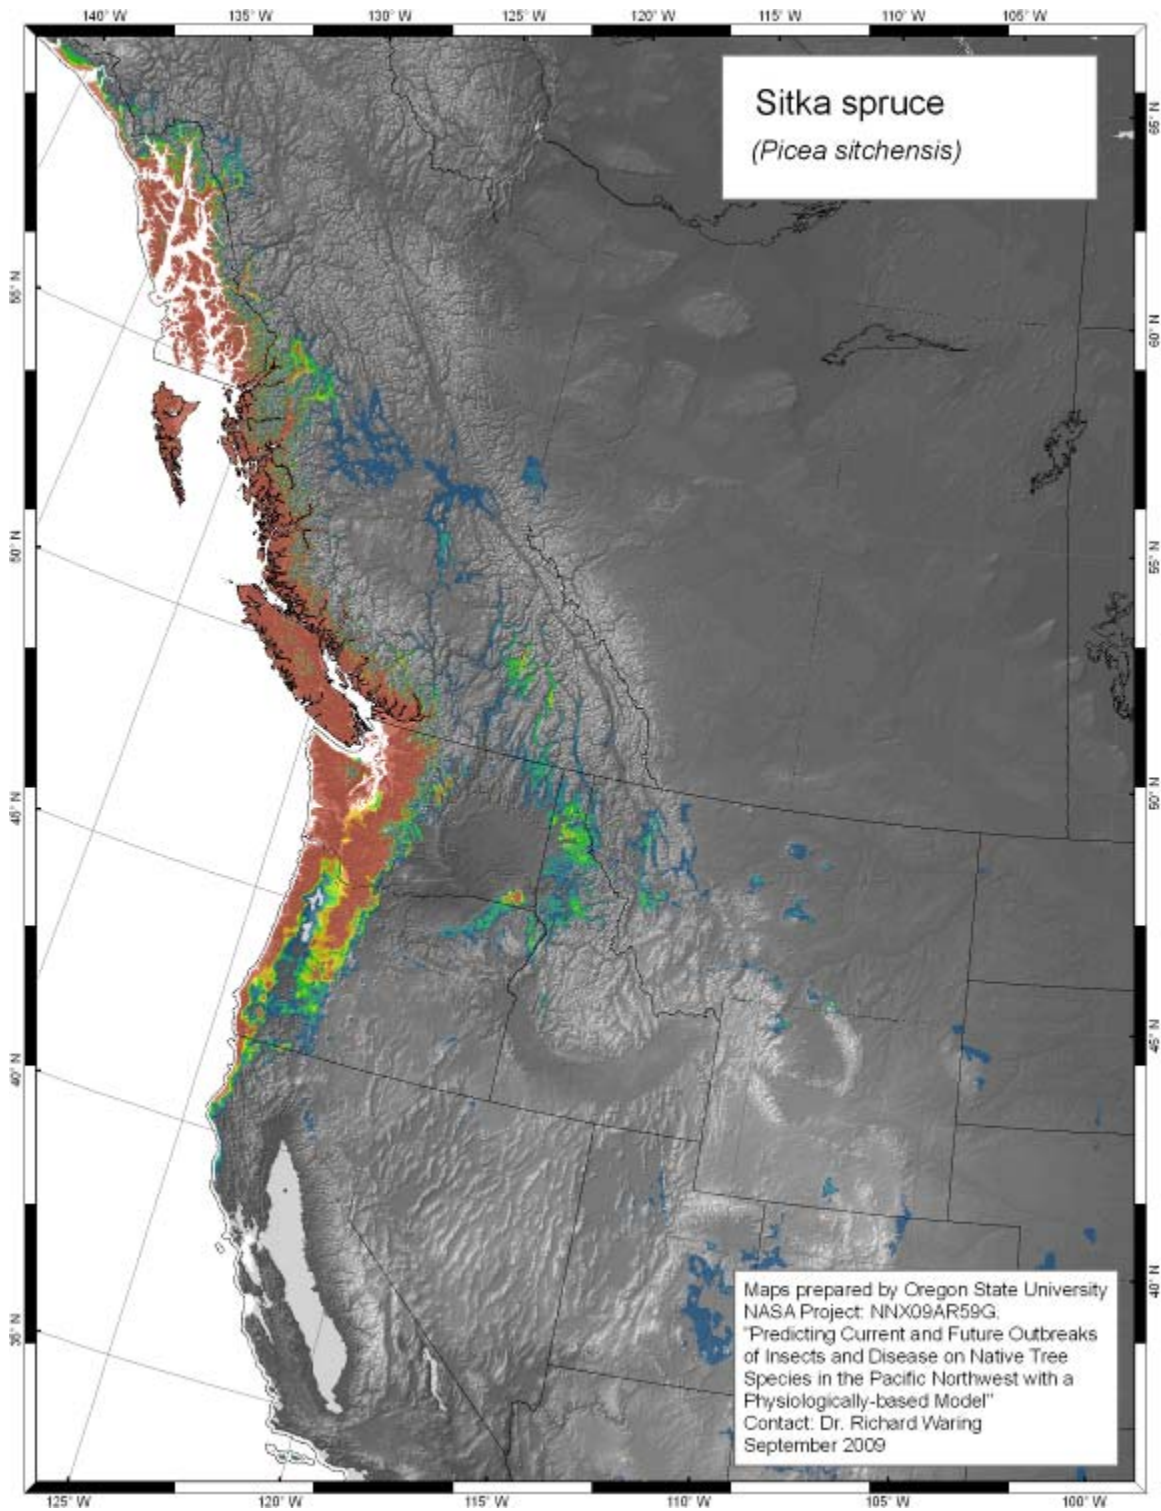

Scientific Name: Sitka spruce

Common name: *Picea sitchensis*

Decision tree for extrapolating most influential variables to tree species presence/absence

Sitka spruce

Pie chart showing relative effects of most influential model variables for the species

Model predicted range of Sitka spruce using long term climate data

Continuous model of predicted frequency of presence for a 50 year period

Modelled ranges for IPCC climate scenarios A2 and B1 for years 2020, 2050, and 2080